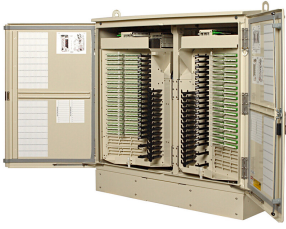

FD3-AJ432J2ATBBP2

FDH 3000 Fiber Distribution Large Cabinet, 432F, SC/APC,(2) 32-splitter modules, dielectric ribbon, 100 ft, 24F

Product Classification

Regional Availability	North America
Product Type	Fiber distribution hub
Product Series	FDH 3000

General Specifications

Access	Front and rear door
Cable Type	Dielectric - Ribbon
Color	Putty white
Distribution Cables, quantity	3
Distribution Ports, quantity	432
Fibers per Distribution Cable, quantity	144
Fibers per Feeder Cable, quantity	24
Interface, Input	SC
Interface Feature, Input	APC
Mounting	Pad
Split Ratio	Symmetrical
Splitter Slots, quantity	48
Splitter Type	1 x 32
Splitter, quantity	2

Dimensions

Height	1,238.25 mm 48.75 in
Width	1,220.47 mm 48.05 in
Depth	497.33 mm 19.58 in
Cable Length	30.48 m 100 ft
Enclosure Size	Large

FD3-AJ432J2ATBBP2

Material Specifications

Finish	Powder coated
Material Type	Aluminum