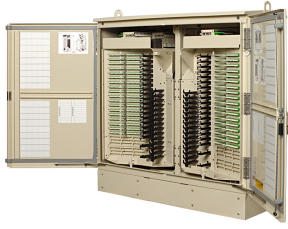

FD3-AJ432J00TCBP7

FDH 3000 Fiber Distribution Large Cabinet, 432F, SC/APC, no splitters, dielectric ribbon, 100 ft, 72F

Product Classification

Regional Availability	North America
Product Type	Fiber distribution hub
Product Series	FDH 3000

General Specifications

Access	Front and rear door
Cable Type	Dielectric - Ribbon
Color	Putty white
Distribution Cables, quantity	2
Distribution Ports, quantity	432
Fibers per Distribution Cable, quantity	216
Fibers per Feeder Cable, quantity	72
Interface, Input	SC
Interface Feature, Input	APC
Mounting	Pad
Splitter Slots, quantity	48

Dimensions

Height	1,238.25 mm 48.75 in
Width	1,220.47 mm 48.05 in
Depth	497.33 mm 19.58 in
Cable Length	30.48 m 100 ft
Enclosure Size	Large

Material Specifications

Finish	Powder coated
Material Type	Aluminum