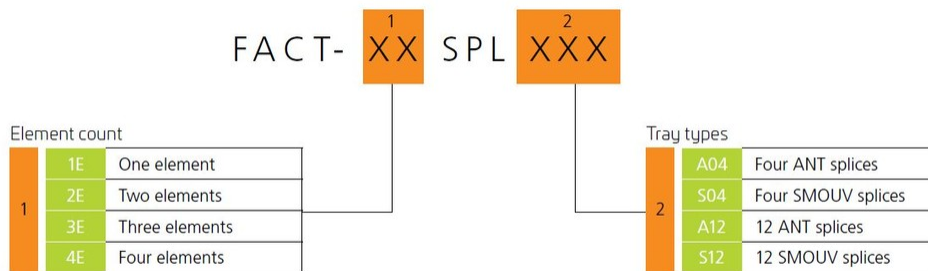

760239969 | FACT-4ESPLA12

Height	123.8 mm | 4.874 in
Width	524 mm | 20.63 in
Depth	283 mm | 11.142 in

Splicing Configuration

NUMBER OF TRAYS PER FACT-CHASSIS				
	A04	S04	A12	S12
1E	12	12	8	6
2E	24	24	16	12
3E	36	36	24	18
4E	48	48	32	24

Ordering Tree

Environmental Specifications

Operating Temperature	-40 °C to +70 °C (-40 °F to +158 °F)
Storage Temperature	-20 °C to +85 °C (-4 °F to +176 °F)
Flammability Rating	UL 94 V-0

Packaging and Weights

Included	Mounting hardware
Packaging quantity	1

Regulatory Compliance/Certifications

Agency	Classification
CHINA-ROHS	Below maximum concentration value