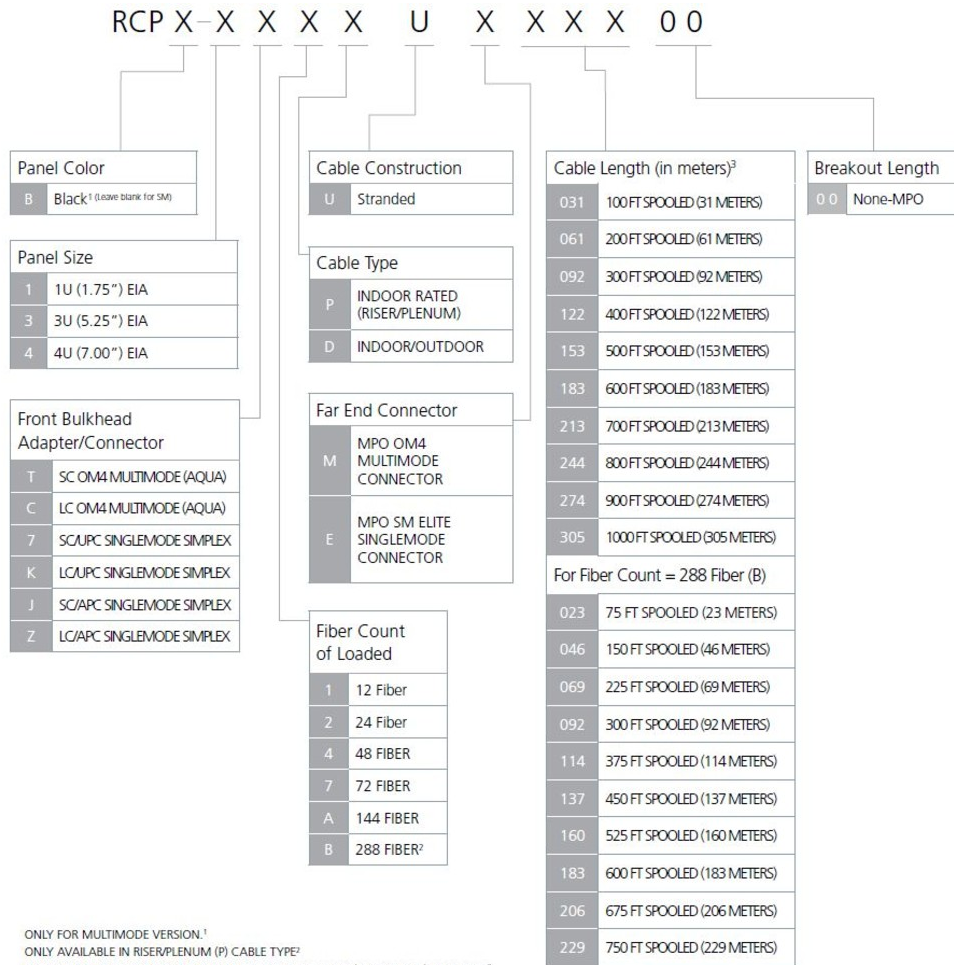

# RCPB-3CAPUM03100

---

RapidFiber® Termination Panel, 144-Position LC/UPC to MPO, 3RU, multimode (OM4), 31 m, black

## General Specifications

<b>Functionality</b>	Patching
<b>Body Style</b>	Symmetrical
<b>Cable Exit Location</b>	Rear, left side
<b>Cable Stub Type</b>	Indoor, microcable
<b>Color</b>	Black
<b>Door Type, front</b>	Hinged   Slide latch   Transparent
<b>Growth Configuration</b>	Fully loaded
<b>Interface, front</b>	LC/UPC
<b>Interface, rear</b>	MPO
<b>Patch Cord Entry Location</b>	Front, left side   Front, right side
<b>Rack Type</b>	EIA 19 in   EIA 23 in
<b>Rack Units</b>	3
<b>Shelf Movement</b>	Sliding
<b>Total Fibers, quantity</b>	144
<b>Total Ports, quantity</b>	144
<b>Transmission Standards</b>	IEC 60794-2   ISO/IEC 11801   TIA/EIA-568-B.3

## Dimensions

<b>Height</b>	133.35 mm   5.25 in
---------------	---------------------

## Ordering Tree