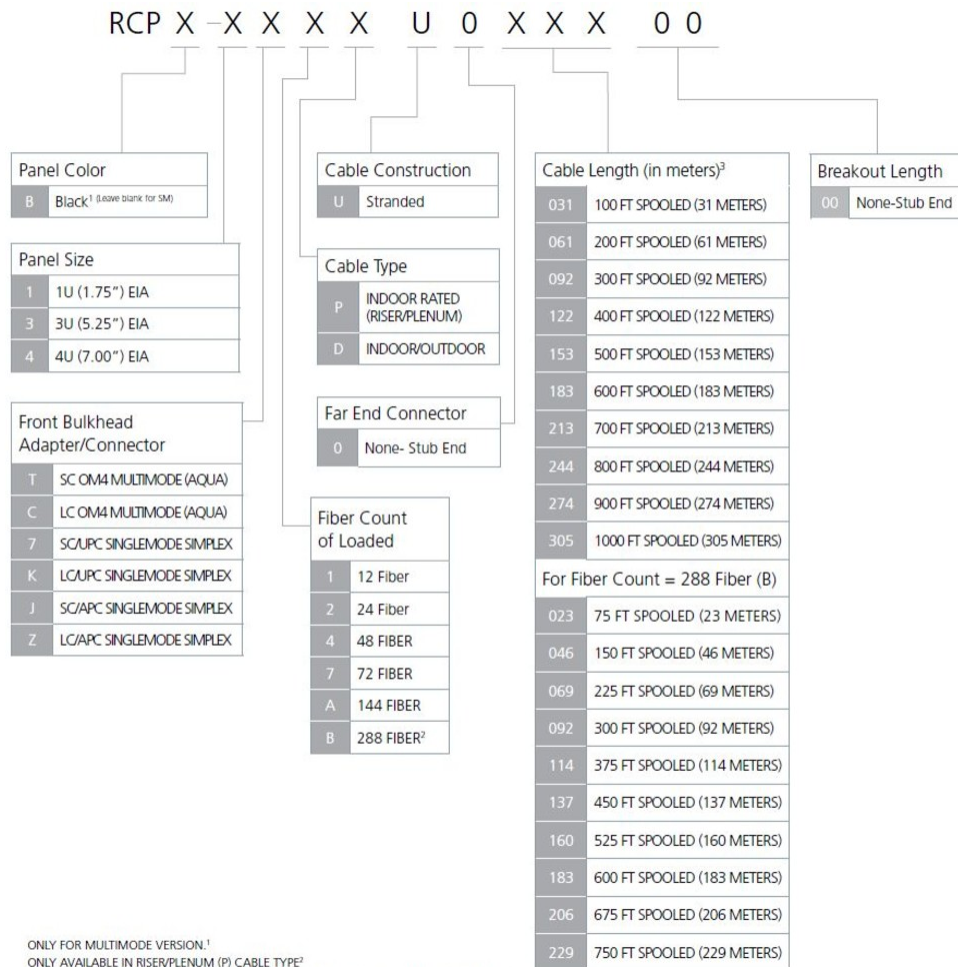

## General Specifications

<b>Functionality</b>	Patching
<b>Body Style</b>	Symmetrical
<b>Cable Exit Location</b>	Rear, left side
<b>Cable Stub Type</b>	Indoor/outdoor, microcable
<b>Color</b>	Putty white
<b>Door Type, front</b>	Hinged   Slide latch   Transparent
<b>Growth Configuration</b>	Fully loaded
<b>Interface, front</b>	SC/UPC
<b>Interface, rear</b>	Stub tail
<b>Patch Cord Entry Location</b>	Front, left side   Front, right side
<b>Rack Type</b>	EIA 19 in   EIA 23 in
<b>Rack Units</b>	4
<b>Shelf Movement</b>	Sliding
<b>Total Fibers, quantity</b>	144
<b>Total Ports, quantity</b>	144
<b>Transmission Standards</b>	IEC 60794-2   ISO/IEC 11801   TIA/EIA-568-B.3

## Dimensions

<b>Height</b>	177.8 mm   7 in
---------------	-----------------

# RCP-47ADU009200

<b>Width</b>	482.6 mm   19 in
<b>Depth</b>	381 mm   15 in
<b>Cable Length</b>	92 m   301.837 ft

## Ordering Tree