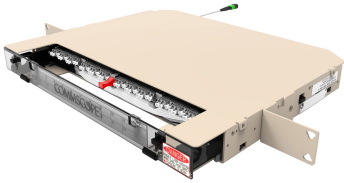

# RCP-1K2PUE03100

---

RapidFiber® Termination Panel, 24-Position 1RU, singlemode, LC/UPC to MPO, 31 m

## Product Classification

<b>Regional Availability</b>	Latin America   North America
<b>Portfolio</b>	CommScope®
<b>Product Type</b>	Fiber patch panel, with rapid cable
<b>Product Brand</b>	RapidFiber®
<b>Product Series</b>	RCP

## General Specifications

<b>Functionality</b>	Patching
<b>Body Style</b>	Symmetrical
<b>Cable Exit Location</b>	Rear, left side
<b>Cable Stub Type</b>	Indoor, microcable
<b>Color</b>	Putty white
<b>Door Type, front</b>	Hinged   Slide latch   Transparent
<b>Growth Configuration</b>	Fully loaded
<b>Interface, front</b>	LC/UPC
<b>Interface, rear</b>	MPO
<b>Patch Cord Entry Location</b>	Front, left side   Front, right side
<b>Rack Type</b>	EIA 19 in   EIA 23 in
<b>Rack Units</b>	1
<b>Shelf Movement</b>	Sliding
<b>Total Fibers, quantity</b>	24
<b>Total Ports, quantity</b>	24
<b>Transmission Standards</b>	IEC 60794-2   ISO/IEC 11801   TIA/EIA-568-B.3