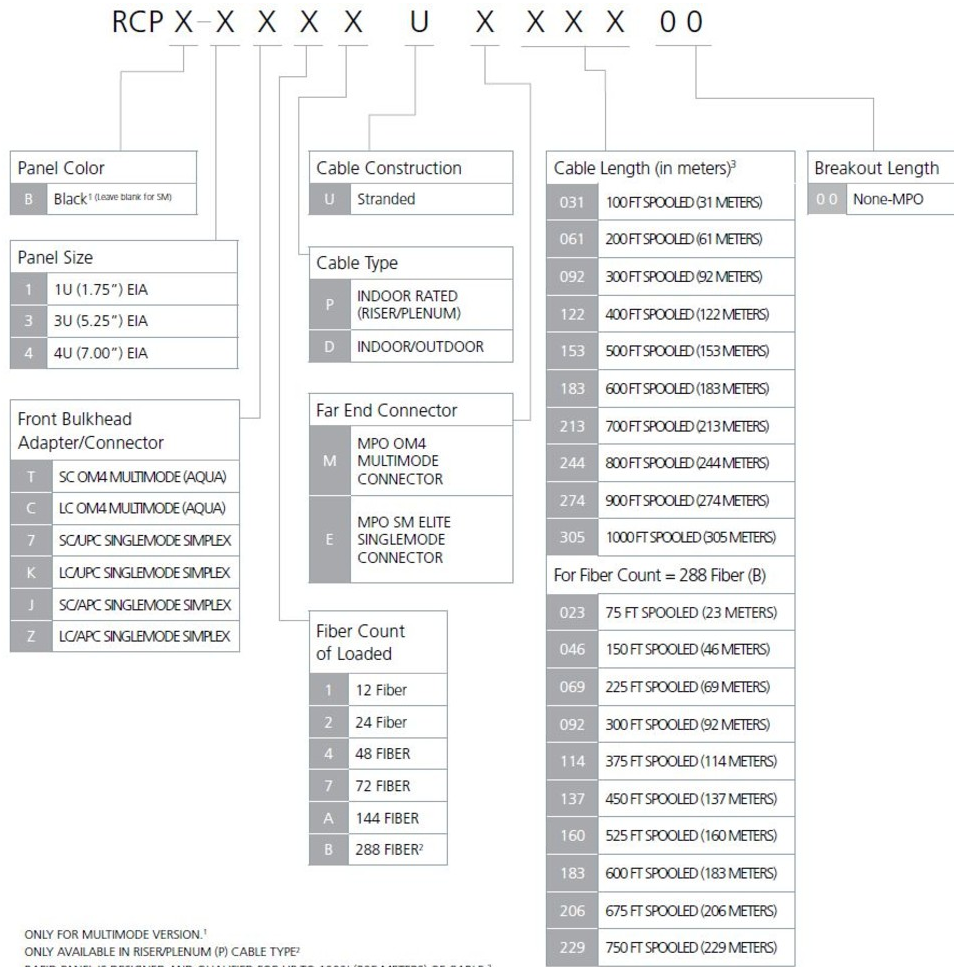

# RCP-1K2PUE03100

---

RapidFiber® Termination Panel, 24-Position 1RU, singlemode, LC/UPC to MPO, 31 m

## General Specifications

<b>Functionality</b>	Patching
<b>Body Style</b>	Symmetrical
<b>Cable Exit Location</b>	Rear, left side
<b>Cable Stub Type</b>	Indoor, microcable
<b>Color</b>	Putty white
<b>Door Type, front</b>	Hinged   Slide latch   Transparent
<b>Growth Configuration</b>	Fully loaded
<b>Interface, front</b>	LC/UPC
<b>Interface, rear</b>	MPO
<b>Patch Cord Entry Location</b>	Front, left side   Front, right side
<b>Rack Type</b>	EIA 19 in   EIA 23 in
<b>Rack Units</b>	1
<b>Shelf Movement</b>	Sliding
<b>Total Fibers, quantity</b>	24
<b>Total Ports, quantity</b>	24
<b>Transmission Standards</b>	IEC 60794-2   ISO/IEC 11801   TIA/EIA-568-B.3

## Dimensions

<b>Height</b>	44.45 mm   1.75 in
---------------	--------------------

## Ordering Tree