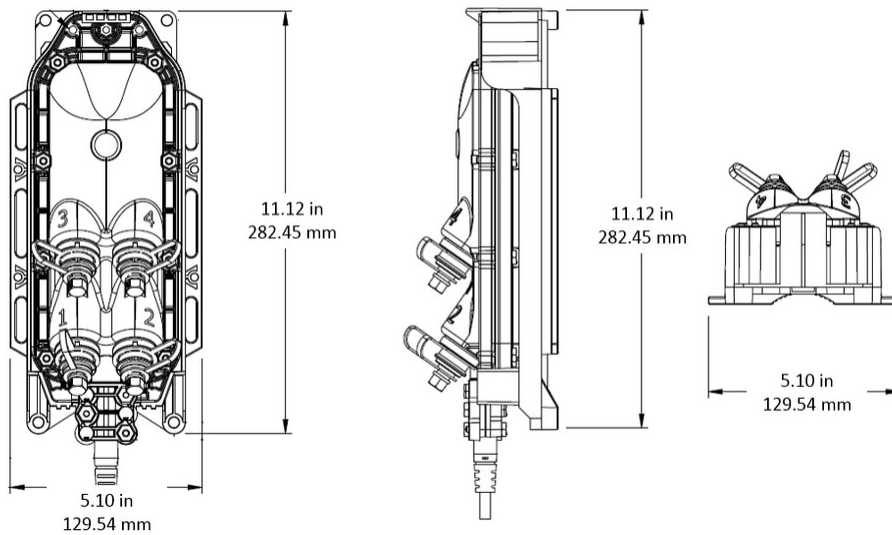

MST-04MH00-A0300A

Ordering Tree

MST -   M H 0 0 -   -   -

Terminal model

02	2 ports
04	4 ports
06	6 ports
08	8 ports

Cable type

A	Dielectric, flat, loose tube
B	Locatable, flat, loose tube
C	Armored, round, loose tube

Mounting style*

U	Universal: Terminal is on top of the spool; stub deploys first
A	Reversal spool: Terminal is on the bottom of the spool; terminal deploys first

Standard cable stub length

0050	50 feet
0100	100 feet
0250	250 feet
0500	500 feet
0750	750 feet
1000	1000 feet
1500	1500 feet
2000	2000 feet

Standard lengths shown; metric lengths available

Material Specifications

Enclosure Material Type

Gasketed hardened plastic

Optical Specifications

Fiber Type

G.657.A1/A2

Operating Wavelength Range

1260 – 1635 nm

Attenuation Cable Coefficient, maximum

0.30 dB/km @ 1550 nm | 0.40 dB/km @ 1310 nm