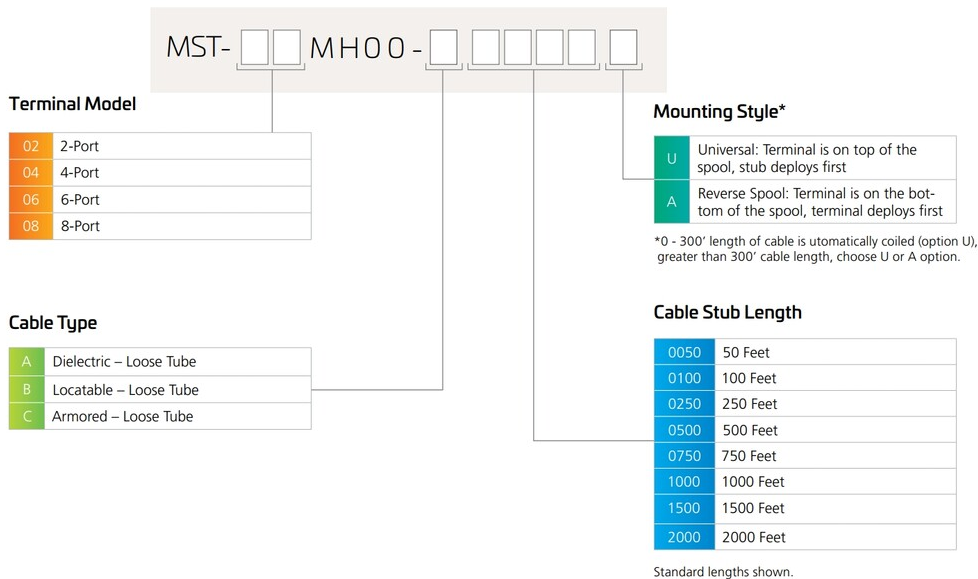

Ordering Tree

Material Specifications

Enclosure Material Type

Gasketed hardened plastic

Optical Specifications

Fiber Type

G.657.A1/A2

Operating Wavelength Range

1260 – 1635 nm