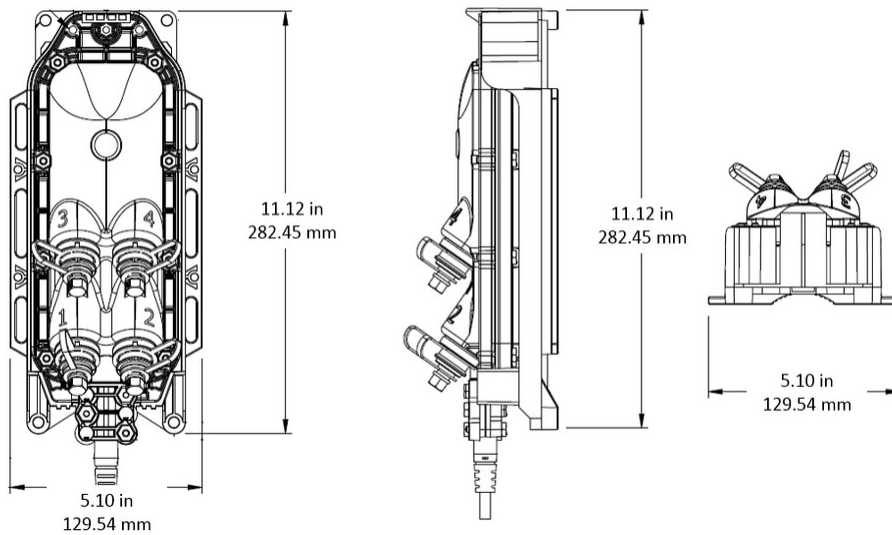

MST-04MH00-A0050A