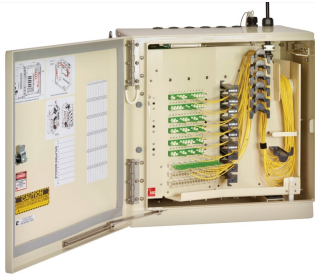

# FD3-VN432J00M0MFXC

---

IFDH 3000 Indoor Fiber Distribution Hub, 432-fiber, SC/APC

## General Specifications

<b>Adapters, quantity</b>	432
<b>Color</b>	Putty white
<b>Front Door Type</b>	Single hinged
<b>Interface</b>	SC/APC
<b>Mounting</b>	Wall
<b>Port, quantity</b>	432