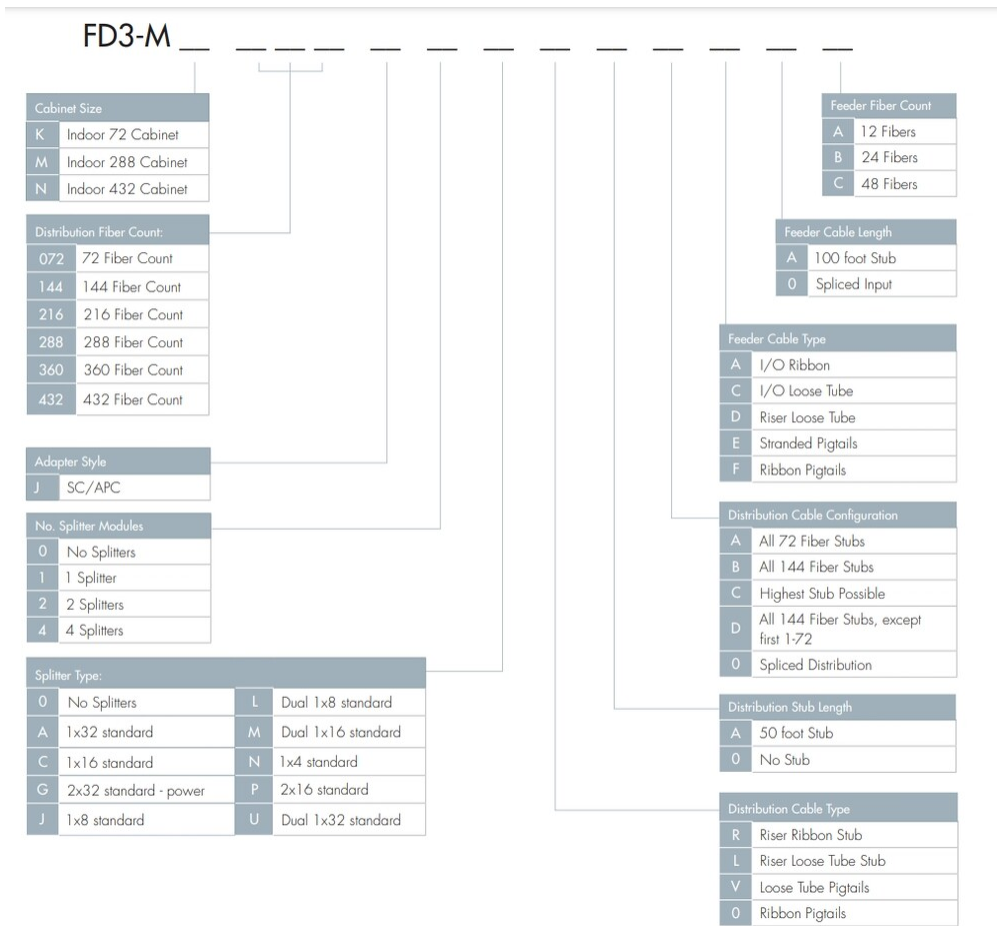

FD3-VN432J00MOMFXC

Material Specifications

Finish Powder coated

Material Type Steel

Optical Specifications

Fiber Mode Singlemode

Environmental Specifications

Environmental Space Indoor

Packaging and Weights

Packaging quantity 1

Regulatory Compliance/Certifications