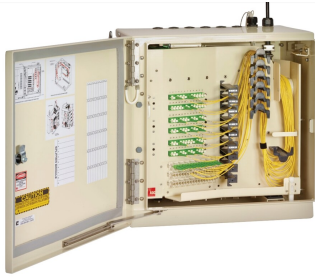

# FD3-MN432J00LABCAB

IFDH 3000 Indoor Fiber Distribution Hub, 432F, SC/APC, riser I/O LT 50' stub, 24F 100' stub feeder cable