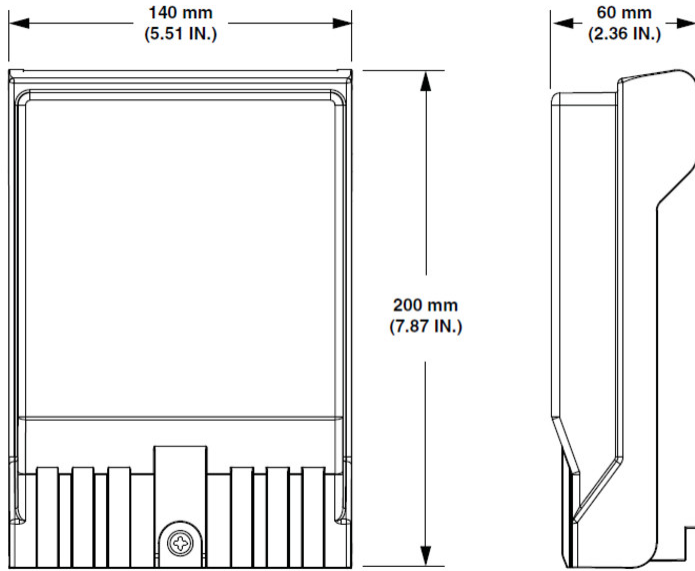

General Specifications

Adapters, quantity	8
Cable Color	Ivory
Cable Entry Location	Bottom left Bottom right
Cable Type	Plenum - Stranded
Color	Gray
Distribution Type	1 x 8 splitter
Fibers per Feeder Cable, quantity	12
Front Cover Type	Hinged at top
Interface	SC/APC
Interface, stub	MPO
Mounting	Wall
Port, quantity	8
Splitter, quantity	1

Dimensions

Height	203.2 mm 8 in
Width	139.7 mm 5.5 in
Depth	60.96 mm 2.4 in

RDT-XM08J00P0618A

Cable Length 60.96 m | 200 ft

Outer Cable Diameter 3 mm | 0.118 in

Dimension Drawing

Material Specifications

Material Type Plastic