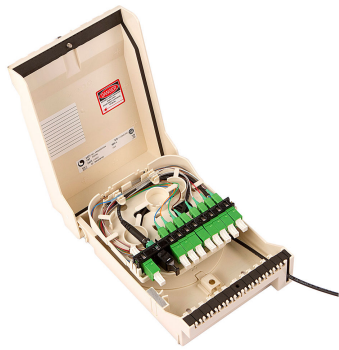

RDT-XM08J00P0618A

RapidFiber® Mini-RDT, 1x8 Indexing Terminal, 3mm Ivory Plenum cable, female MPO at far end, 200 ft

- Designed to provide a quick and simple solution for installing fiber in small and medium sized MDU's
- Incorporates a unique fiber cable spooling system that stores up fiber cable within the enclosure
- Removes the need for field termination and extensive site survey inspections

Product Classification

Regional Availability	Asia Australia/New Zealand EMEA Latin America North America
Product Type	Fiber distribution terminal, indexed
Product Brand	RapidFiber®
Product Series	Mini-RDT

General Specifications

Adapters, quantity	8
Cable Color	Ivory
Cable Entry Location	Bottom left Bottom right
Cable Type	Plenum - Stranded
Color	Gray
Distribution Type	1 x 8 splitter
Fibers per Feeder Cable, quantity	12
Front Cover Type	Hinged at top
Interface	SC/APC
Interface, stub	MPO
Mounting	Wall
Port, quantity	8
Splitter, quantity	1

Dimensions

Height	203.2 mm 8 in
Width	139.7 mm 5.5 in
Depth	60.96 mm 2.4 in

RDT-XM08J00P0618A

Cable Length 60.96 m | 200 ft

Outer Cable Diameter 3 mm | 0.118 in

Dimension Drawing

Material Specifications

Material Type Plastic