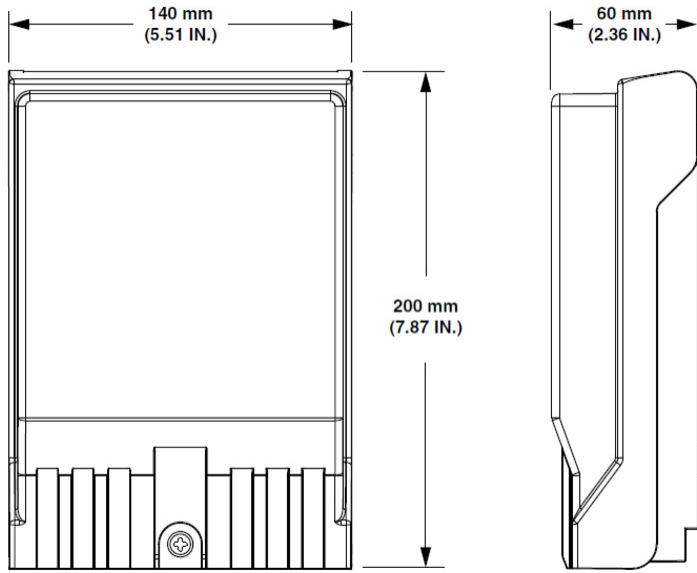

RDT-SM12N00D15290

Ordering Tree

RDT - S M XX X 0 0 X XXX X X

Enclosure type

M 12 Fiber plastic

Cable count

04 4
08 8
12 12

Connector type

J SC/APC
K LC/UPC
L LC/APC
N SC/UPC

Cable type

D Indoor/outdoor 3.6mm black
P 3mm loose tube ivory plenum (zipcord for 24 fibers)

Stubbed end configuration

A MPO connector
O No connector

Fanout

1 SC/UPC
2 SC/APC
3 LC/UPC
4 LC/APC

Enclosure end configuration

9 900µm - standard

Cable Length (Plenum)

030	30 meters (100')
061	61 meters (200')
092	92 meters (300')
122	122 meters (400')
152	152 meters (500')
183	183 meters (600')

Cable Length (Indoor/Outdoor)

015	15 meters (50')
030	30 meters (100')
045	45 meters (150')
061	61 meters (200')
076	76 meters (250')
092	92 meters (300')
107	107 meters (350')
122	122 meters (400')
137	137 meters (450')
152	152 meters (500')
168	168 meters (550')
183	183 meters (600')
198	198 meters (650')