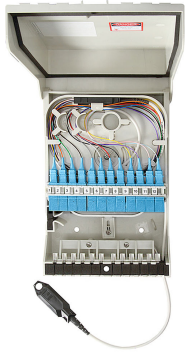

# RDT-SM12N00D15290

---

RapidFiber® Mini-RDT Distribution Terminal, 12-fiber, SC/UPC, Indoor /outdoor cable, 500 ft

- Designed to provide a quick and simple solution for installing fiber in small and medium sized MDU's
- Incorporates a unique fiber cable spooling system that stores up fiber cable within the enclosure
- Removes the need for field termination and extensive site survey inspections