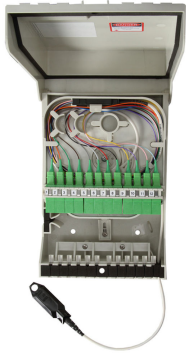

# RDT-SM12J00D1079A

---

RapidFiber® Mini-RDT Distribution Terminal, 12-fiber, SC/APC, Indoor /outdoor cable, 350 ft

- Designed to provide a quick and simple solution for installing fiber in small and medium sized MDU's
- Incorporates a unique fiber cable spooling system that stores up fiber cable within the enclosure
- Removes the need for field termination and extensive site survey inspections