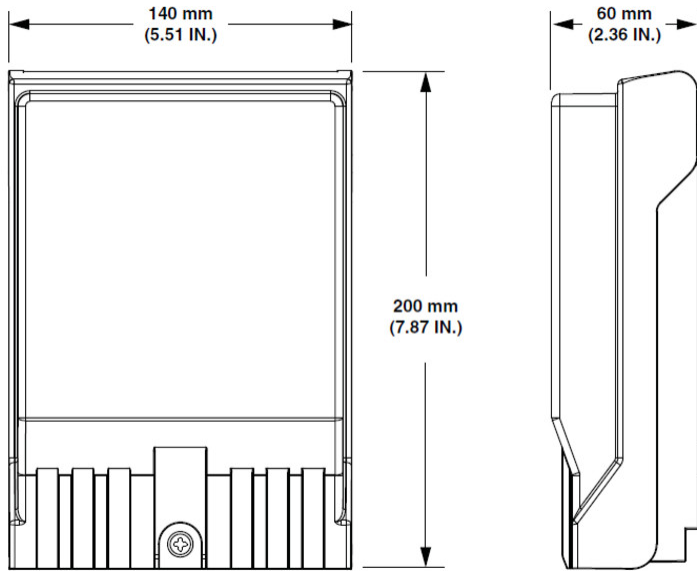

RDT-SM12J00D1079A

Ordering Tree

RDT - S M XX X 0 0 X XXX X X

Enclosure type

M 12 Fiber plastic

Cable count

04 4
08 8
12 12

Connector type

J SC/APC
K LC/UPC
L LC/APC
N SC/UPC

Cable type

D Indoor/outdoor 3.6mm black
P 3mm loose tube ivory plenum (zipcord for 24 fibers)

Stubbed end configuration

A MPO connector
O No connector

Fanout

1 SC/UPC
2 SC/APC
3 LC/UPC
4 LC/APC

Enclosure end configuration

9 900µm - standard

Cable Length (Plenum)

030	30 meters (100')
061	61 meters (200')
092	92 meters (300')
122	122 meters (400')
152	152 meters (500')
183	183 meters (600')

Cable Length (Indoor/Outdoor)

015	15 meters (50')
030	30 meters (100')
045	45 meters (150')
061	61 meters (200')
076	76 meters (250')
092	92 meters (300')
107	107 meters (350')
122	122 meters (400')
137	137 meters (450')
152	152 meters (500')
168	168 meters (550')
183	183 meters (600')
198	198 meters (650')