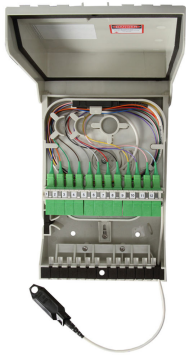

## RapidFiber® Mini-RDT Distribution Terminal, 12-fiber, SC/APC, Indoor/outdoor cable, 100 ft

- Designed to provide a quick and simple solution for installing fiber in small and medium sized MDU's
- Incorporates a unique fiber cable spooling system that stores up fiber cable within the enclosure
- Removes the need for field termination and extensive site survey inspections