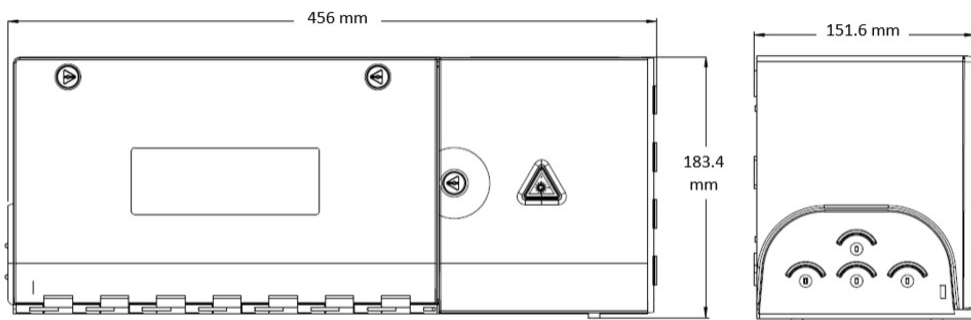

EG4010-000 | MOBI-48-CU-16S2-6S-1

MOBI Fiber Optic Multi-Operator Building Enclosure, Customer Box

Product Classification

Regional Availability	EMEA
Product Type	Fiber wall box
Product Series	MOBI

General Specifications

Adapters, quantity	48
Interface	SC/APC
Mounting	Wall
Port, quantity	48

Outline Drawing

Optical Specifications

EG4010-000 | MOBI-48-CU-16S2-6S-1

Fiber Mode Singlemode

Environmental Specifications

Environmental Space Indoor