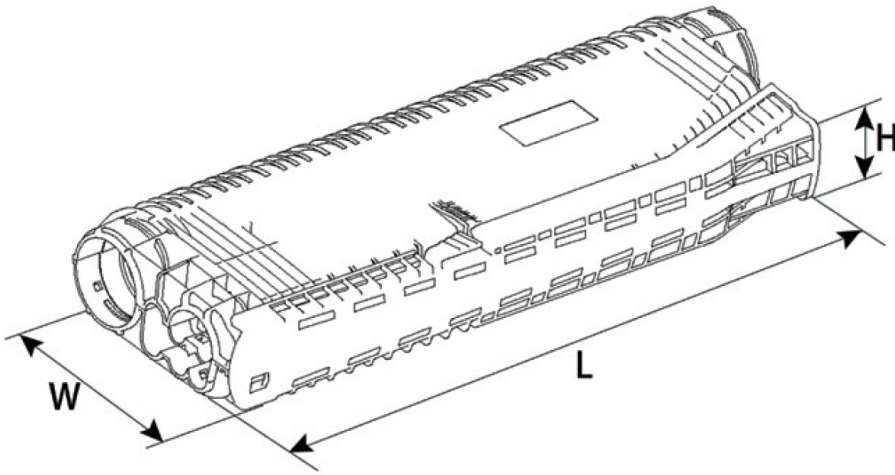

## General Specifications

<b>Cable Entry Drop Port Style</b>	Round
<b>Cable Entry Main Port Style</b>	Round
<b>Cable Ports, quantity</b>	5
<b>Cable Sealing Type</b>	Compressed gel
<b>Closure Sealing Type</b>	Hinged with wedge
<b>Closure Style</b>	In-line
<b>Color</b>	Black
<b>Mounting</b>	Wall
<b>Network Area Type</b>	Distribution

## Dimensions

<b>Height</b>	50 mm   1.969 in
<b>Width</b>	135 mm   5.315 in
<b>Length</b>	320 mm   12.598 in
<b>Main Cable Diameter, maximum</b>	35 mm   1.378 in

## Dimension Drawing