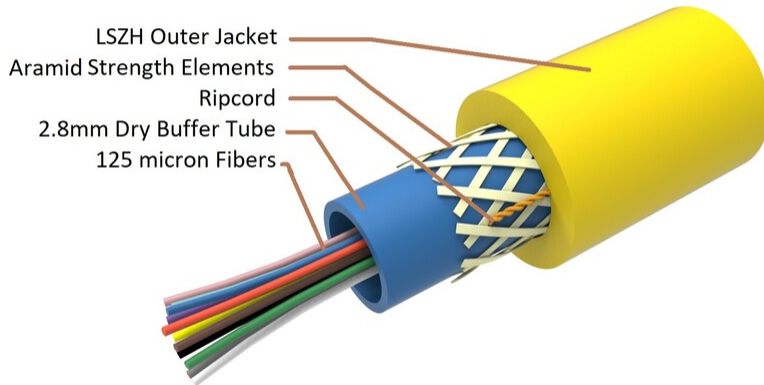

Mechanical Specifications

Minimum Bend Radius, loaded	139.7 mm | 5.5 in
Minimum Bend Radius, unloaded	129.5 mm | 5.098 in
Tensile Load, long term, maximum	400 N | 89.924 lbf
Tensile Load, short term, maximum	500 N | 112.404 lbf

Optical Specifications

Fiber Type	G.652.D and G.657.A1

Optical Specifications, Wavelength Specific

Attenuation, maximum	0.25 dB/km @ 1,300 nm | 0.35 dB/km @ 1,550 nm | 0.45 dB/km @ 1,310 nm
Standards Compliance	IEC 60794-1 | TIA-492CAAB (OS2)

Environmental Specifications

Installation temperature	-5 °C to +50 °C (+23 °F to +122 °F)
Operating Temperature	-10 °C to +60 °C (+14 °F to +140 °F)
Storage Temperature	-10 °C to +60 °C (+14 °F to +140 °F)
EN50575 CPR Cable EuroClass Fire Performance	Dca
EN50575 CPR Cable EuroClass Smoke Rating	s2