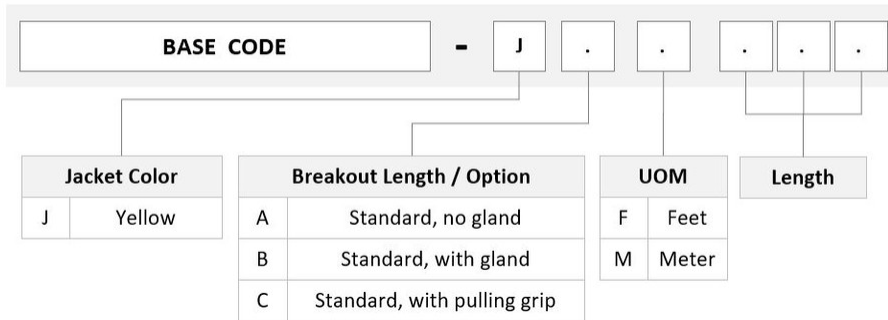

## General Specifications

<b>Color, boot A</b>	Black
<b>Color, connector A</b>	Yellow
<b>Color, boot B</b>	Black
<b>Color, connector B</b>	Yellow
<b>Construction Type</b>	Stranded
<b>Furcation Color</b>	Yellow
<b>Interface, Connector A</b>	MPO-12/APC Female
<b>Interface Body Style, connector A</b>	Push-pull boot
<b>Interface, Connector B</b>	MPO-12/APC Female
<b>Interface Body Style, connector B</b>	Push-pull boot
<b>Jacket Color</b>	Yellow
<b>Polarity</b>	Method B Enhanced (ULL)
<b>Fibers per Subunit, quantity</b>	12
<b>Total Fibers, quantity</b>	12

## Ordering Tree