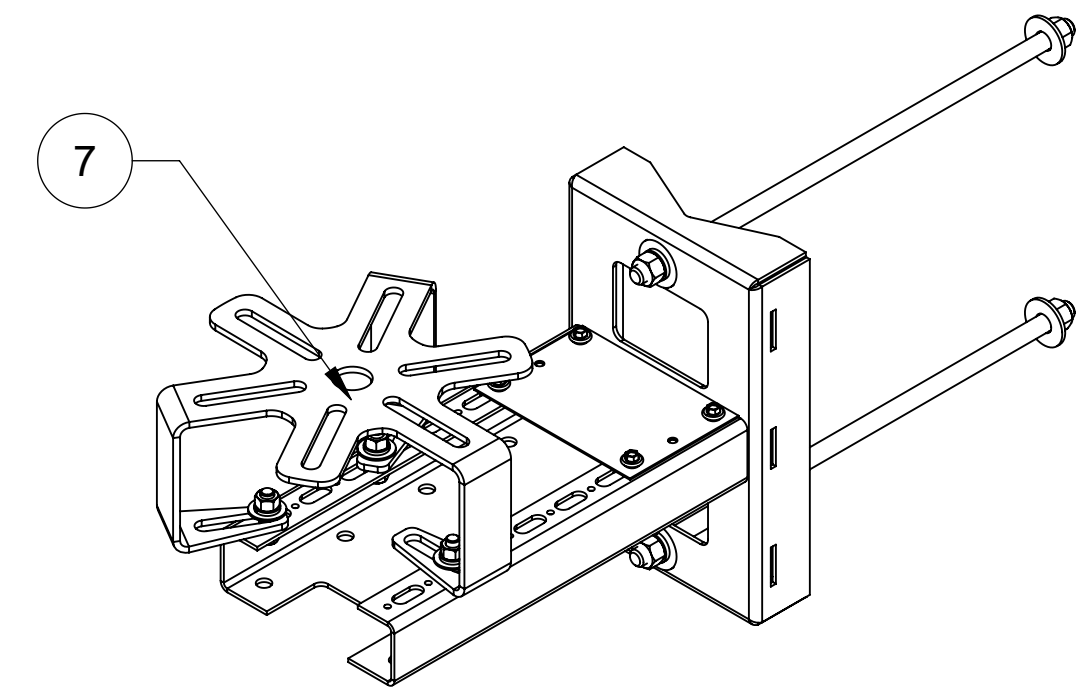

UNIVERSAL ANTENNA MOUNT

UNIVERSAL ANTENNA MOUNT FLIPPED

UNIVERSAL ANTENNA MOUNT SET-UP

UNIVERSAL ANTENNA MOUNT SET-UP FLIPPED

PANEL ANTENNA MOUNT

COMMSCOPE, INC. OF NORTH CAROLINA				
TITLE SMALL CELL SIDE MOUNT, 15" STANDOFF				
SIZE C	SCALE 1:5	DOCUMENT NO. SCSM1		
		DRAWING		SHEET 2 OF 2
		VERSION 04	STATUS RE	