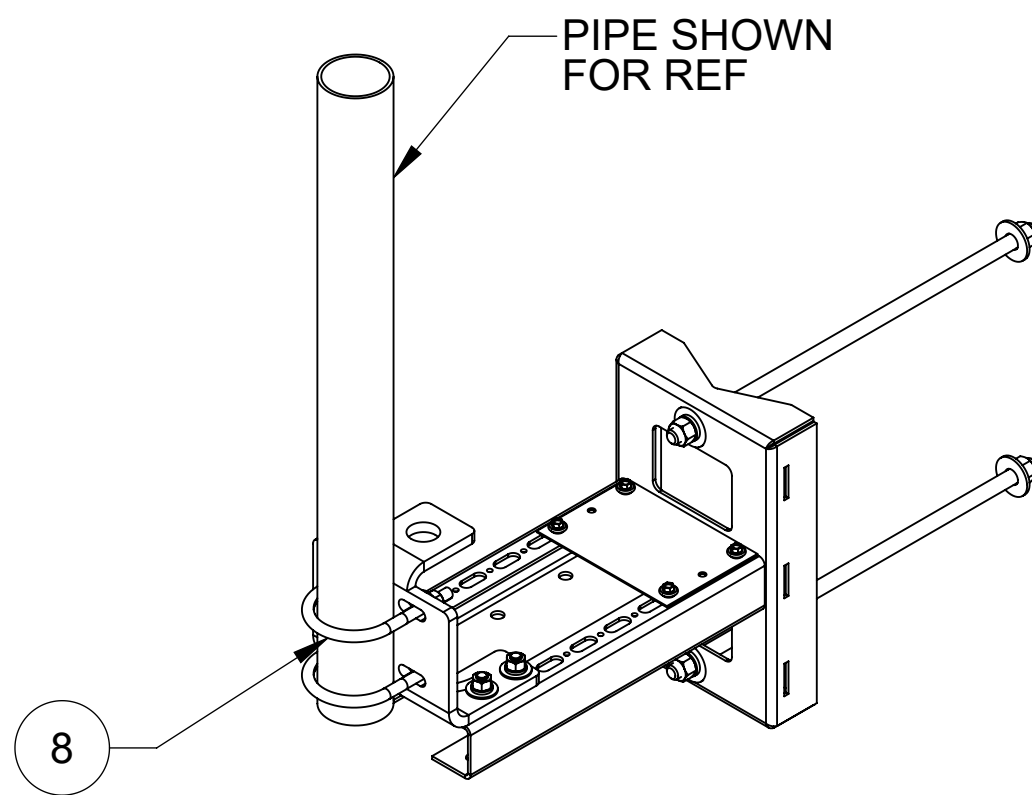

UNIVERSAL ANTENNA MOUNT

UNIVERSAL ANTENNA MOUNT FLIPPED

UNIVERSAL ANTENNA MOUNT SET-UP

UNIVERSAL ANTENNA MOUNT SET-UP FLIPPED

PANEL ANTENNA MOUNT

COMMSCOPE, INC. OF NORTH CAROLINA				
TITLE SMALL CELL SIDE MOUNT, 15" STANDOFF				
SIZE C	SCALE 1:5	DOCUMENT NO. SCSM1		
		DRAWING		SHEET 2 OF 2
		VERSION 04	STATUS RE	