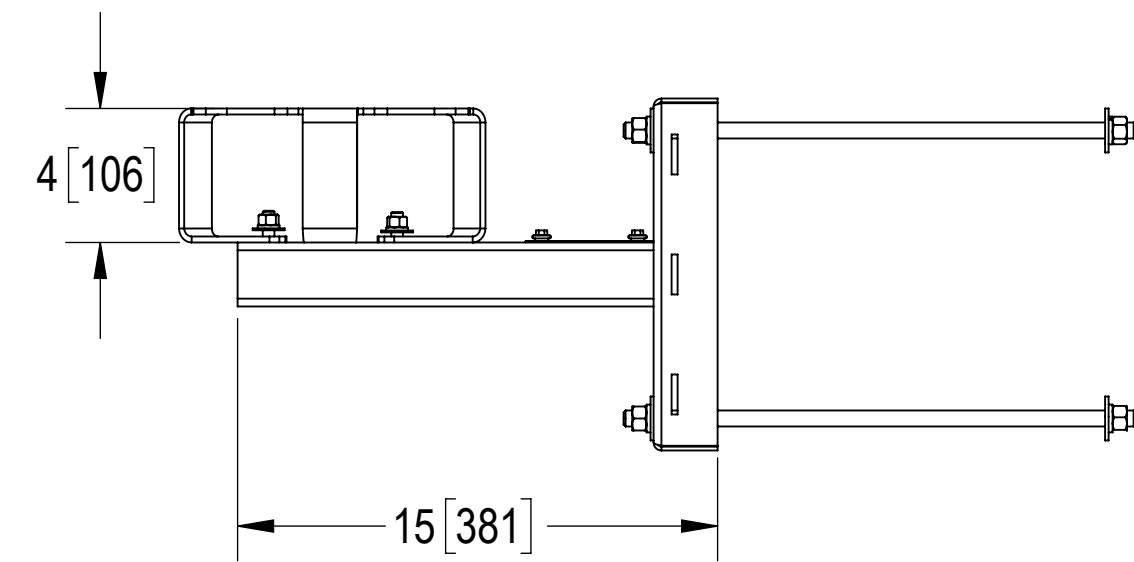

UNIVERSAL ANTENNA MOUNT

UNIVERSAL ANTENNA MOUNT FLIPPED

UNIVERSAL ANTENNA MOUNT SET-UP

UNIVERSAL ANTENNA MOUNT SET-UP FLIPPED

PANEL ANTENNA MOUNT

COMMSCOPE, INC. OF NORTH CAROLINA				
TITLE SMALL CELL SIDE MOUNT, 15" STANDOFF				
SIZE C	SCALE 1:5	DOCUMENT NO. SCSM1		
		DRAWING		SHEET 2 OF 2
		VERSION 04	STATUS RE	