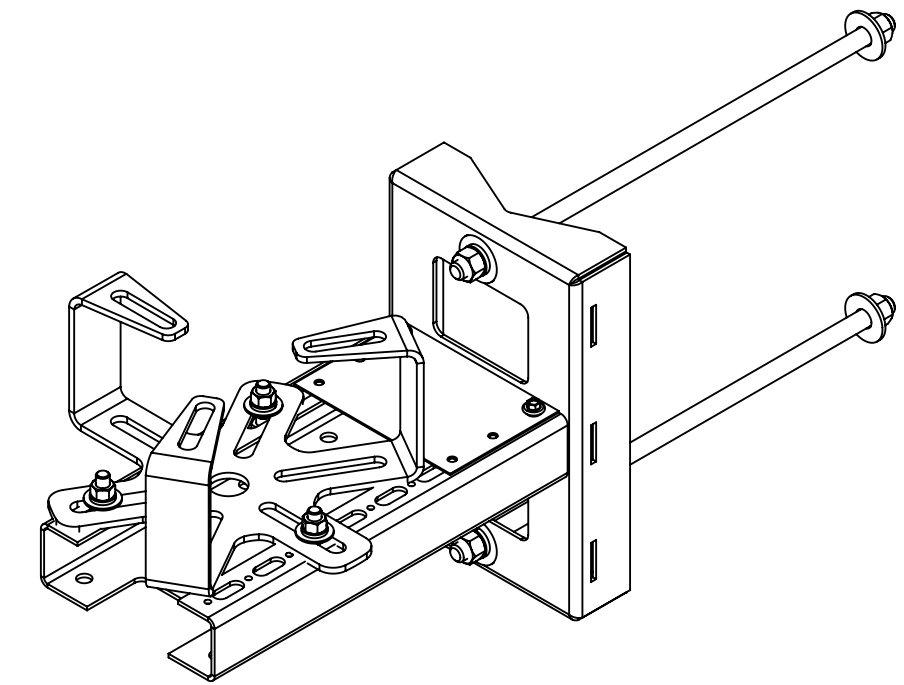

UNIVERSAL ANTENNA MOUNT

UNIVERSAL ANTENNA MOUNT FLIPPED

UNIVERSAL ANTENNA MOUNT SET-UP

UNIVERSAL ANTENNA MOUNT SET-UP FLIPPED

PANEL ANTENNA MOUNT

COMMSCOPE, INC. OF NORTH CAROLINA				
TITLE SMALL CELL SIDE MOUNT, 15" STANDOFF				
SIZE C	SCALE 1:5	DOCUMENT NO. SCSM1		
		DRAWING		SHEET 2 OF 2
		VERSION 04	STATUS RE	