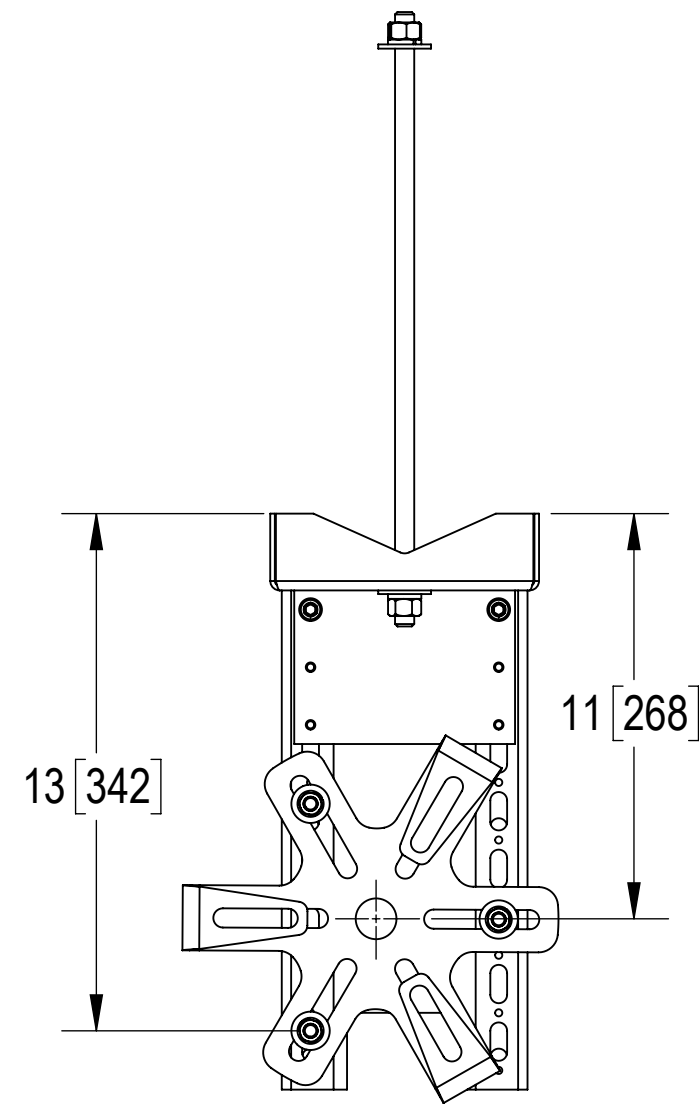

UNIVERSAL ANTENNA MOUNT

UNIVERSAL ANTENNA MOUNT FLIPPED

UNIVERSAL ANTENNA MOUNT SET-UP

UNIVERSAL ANTENNA MOUNT SET-UP FLIPPED

PANEL ANTENNA MOUNT

COMMSCOPE, INC. OF NORTH CAROLINA				
TITLE SMALL CELL SIDE MOUNT, 15" STANDOFF				
SIZE C	SCALE 1:5	DOCUMENT NO. SCSM1		
		DRAWING		SHEET 2 OF 2
		VERSION 04	STATUS RE	