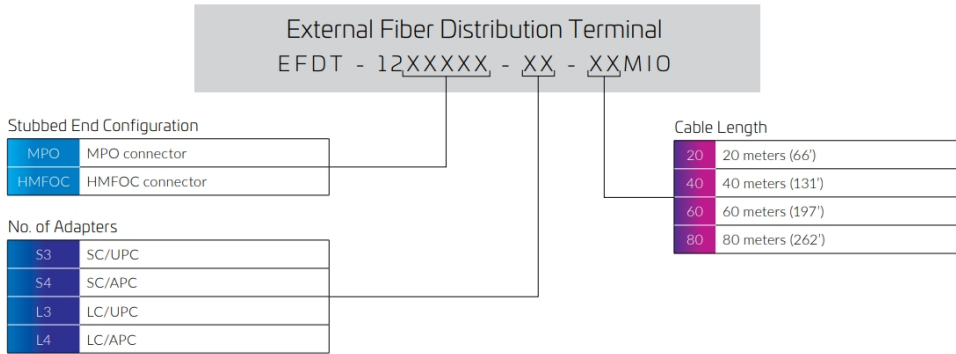

General Specifications

Functionality	Patching
Access	Front
Cable Color	White
Cable Type	Microcable - Loose Tube
Enclosure Color	Gray
Front Cover Type	Hinged with lock
Interface	SC/APC
Interface, stub	HMFOC
Mounting	Wall
Port, quantity	12

Dimensions

Height	264.16 mm 10.4 in
Width	179.07 mm 7.05 in

EF7078-002 | EFDT-12HMFOC-S4-40MIO-TE

Depth	71.12 mm 2.8 in
Cable Length	40 m 131.234 ft

Ordering Tree

Material Specifications

Enclosure Material Type	LSZH thermoplastic
--------------------------------	--------------------